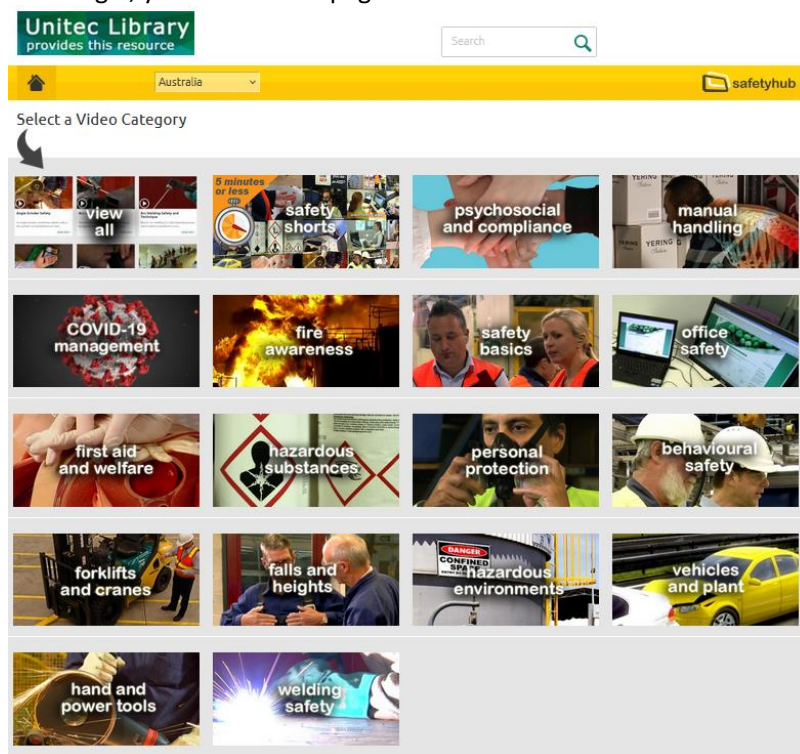

SafetyHub

SafetyHub is a database on workplace safety training video content prepared by Safetycare, a company set up to provide safety training products and services. SafetyHub has 150 videos (as of June 2024) with duration ranging between 10 to 20 minutes. The videos cover 17 different areas.

The Unitec Library subscription to SafetyHub allows you to watch the content while studying here.

Access SafetyHub

- Click on SafetyHub link from the Automotive Subject Guide or from Database A-Z.
- Login your Unitec username and password if required.

Watch videos on SafetyHub

- Once login, you will see this page

- Choose on the video you want to view and click the Play button.
- You can search using specific topic such as 'Covid' or 'office' to look for something specific, or browse and navigate the various areas.